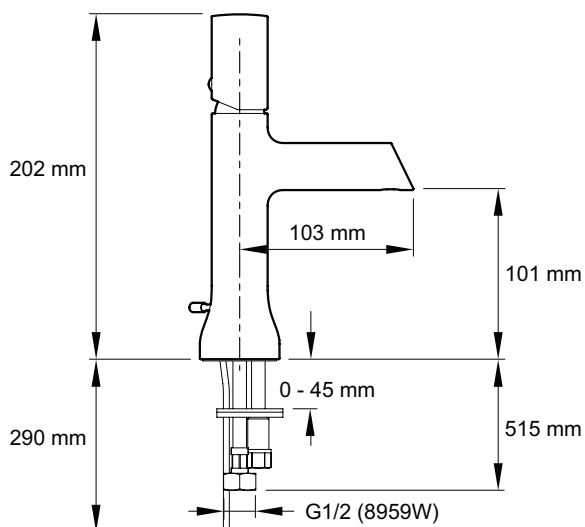

Toobi Single Lever Monobloc Basin Mixer

Product Description: Toobi single-lever monobloc basin mixer

Product Code: 8959W

Product Dimensions: H202 mm x D107 mm

Colour/Finish: Polished Chrome

Material: Brass

Recommended Pressure (bar): 0.5

Product Weight (kg): 1.6

Fixings Included: Yes

Guarantee (Years): 5

Additional Information: Brass Valve Body, Chrome Finish.
Interchangable coloured inserts.

Dimensions (mm)