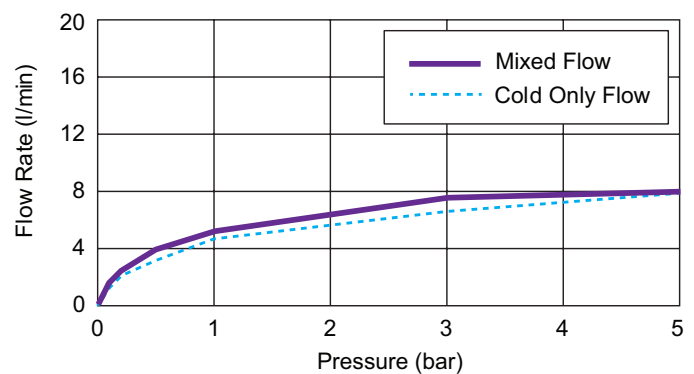

Kohler UK

Sales Tel: +44 (0) 844 571 0048 Fax: +44 (0) 844 571 1001
Technical Tel: +44 (0) 151 606 5034 Fax: +44 (0) 151 638 0303
www.kohler.co.uk

THE BOLD LOOK
OF **KOHLER**®